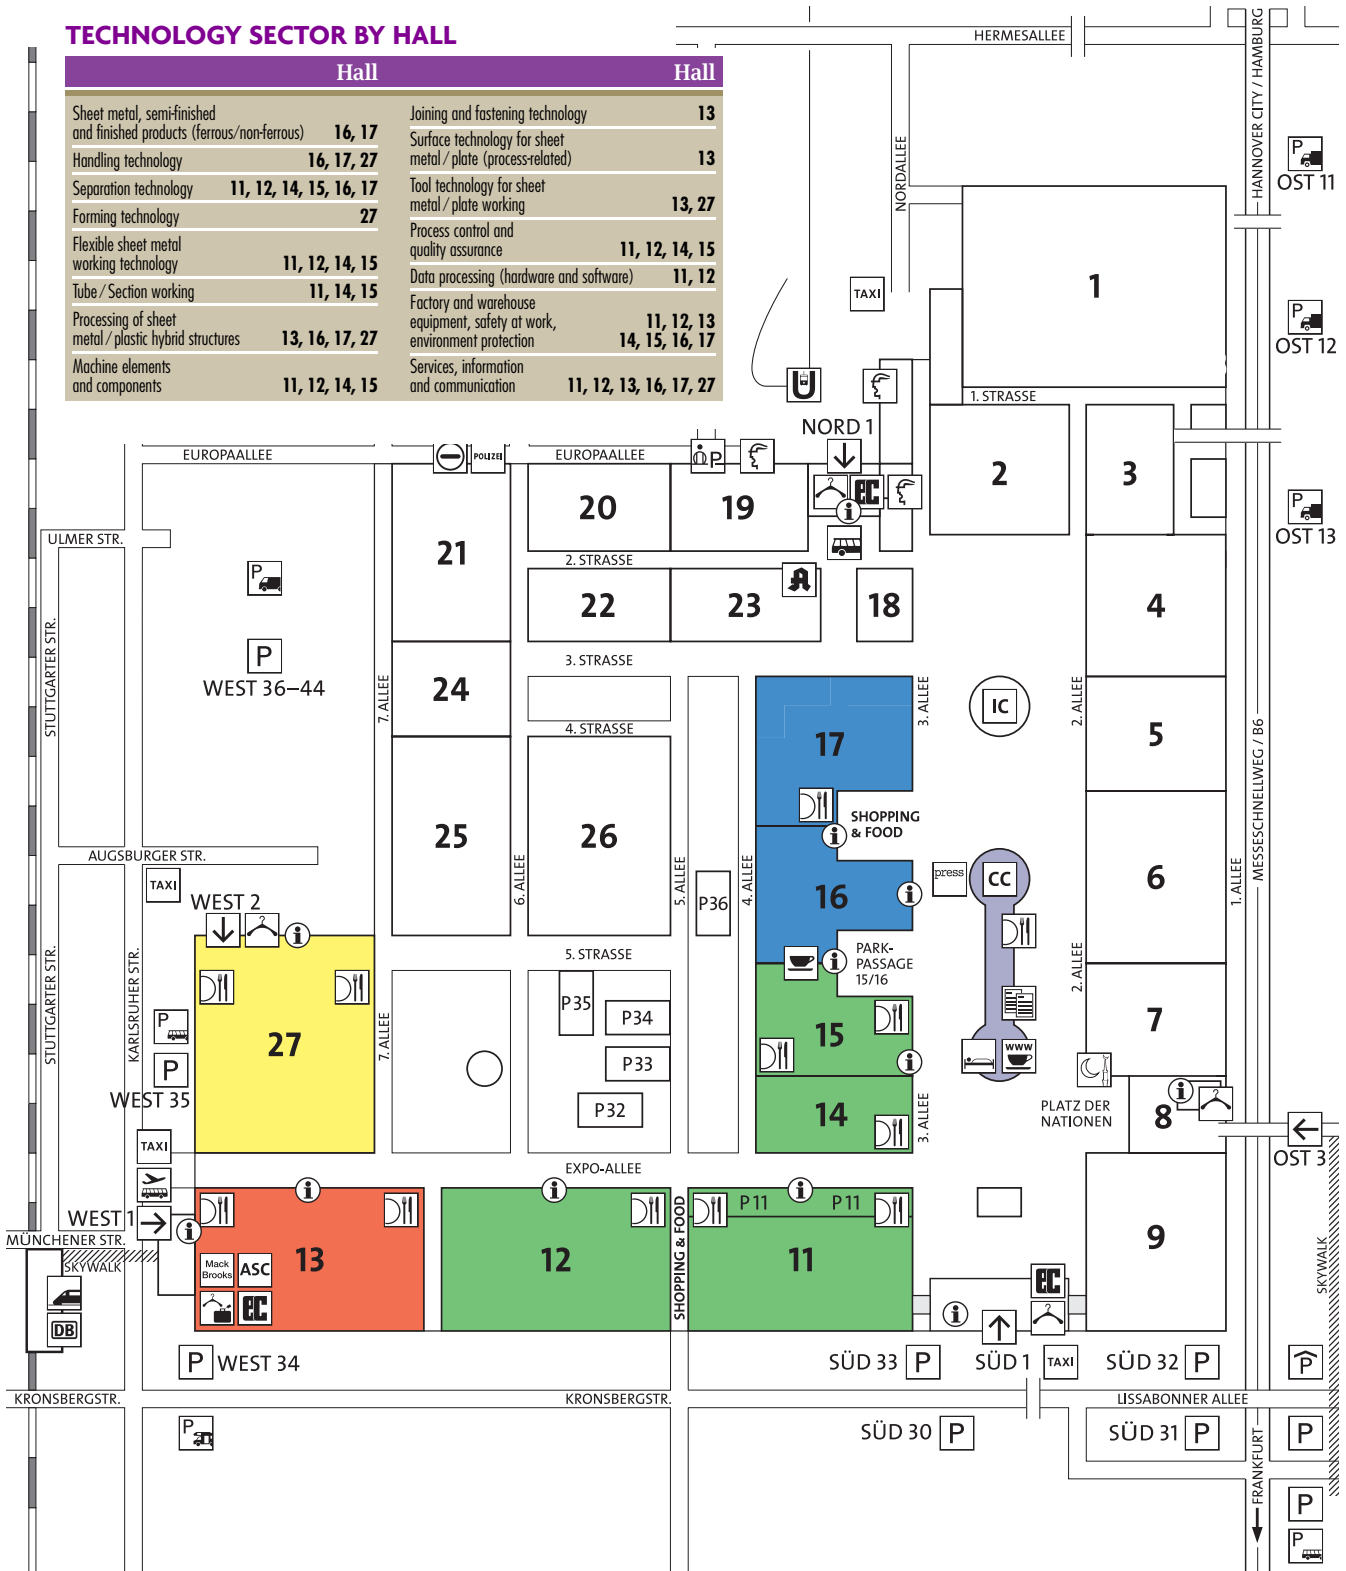

# AREA MAP & EXHIBITION PROFILE

## TECHNOLOGY SECTOR BY HALL

Hall	Hall
Sheet metal, semi-finished and finished products (ferrous/non-ferrous) <b>16, 17</b>	Joining and fastening technology <b>13</b>
Handling technology <b>16, 17, 27</b>	Surface technology for sheet metal / plate (process-related) <b>13</b>
Separation technology <b>11, 12, 14, 15, 16, 17</b>	Tool technology for sheet metal / plate working <b>13, 27</b>
Forming technology <b>27</b>	Process control and quality assurance <b>11, 12, 14, 15</b>
Flexible sheet metal working technology <b>11, 12, 14, 15</b>	Data processing (hardware and software) <b>11, 12</b>
Tube / Section working <b>11, 14, 15</b>	Factory and warehouse equipment, safety at work, environment protection <b>11, 12, 13, 14, 15, 16, 17</b>
Processing of sheet metal / plastic hybrid structures <b>13, 16, 17, 27</b>	Services, information and communication <b>11, 12, 13, 16, 17, 27</b>
Machine elements and components <b>11, 12, 14, 15</b>	

Mack Brooks Exhibitions Messeleitung / Organiser	Parkplatz (LKW) Parking (Lorries)	Bahnhof/Railway Station Hannover Messe/Laatzten	EC-Geldautomat EC-Cash point
Deutsche Messe Verwaltung/Administration	Parkplatz (Transporter) Parking (Van)	Gepäck-/Baggage Pre-Check-In & Transfer	Gebetsraum für Muslime Muslim Worship
Eingang Entrance	Parkplatz (Caravan) Parking (Caravan)	Garderobe Cloakroom	Polizei Police
Informations-Centrum Information Center	Taxi	Restaurant	Zoll Customs
Convention Center	Flughafen Shuttle Airport Shuttle	Café Cafe	Logistik Zentrum/Spedition Logistic Center/Forwarding Agents
Aussteller Service Center Exhibitor Service Center	EuroBLECH Shuttle	Internet/WLAN	
Parkplatzverwaltung Car park admin. office	Stadtbahn Tram	Presse-Centrum Press Center	
Parkplatz (PKW) Parking (Cars)	Fahrtscheine DB-Tickets	Apotheke Pharmacy	Information (EBI)
Parkplatz (Bus) Parking (Bus)	Zimmervermittlung Accommodation Service	Copy Shop	