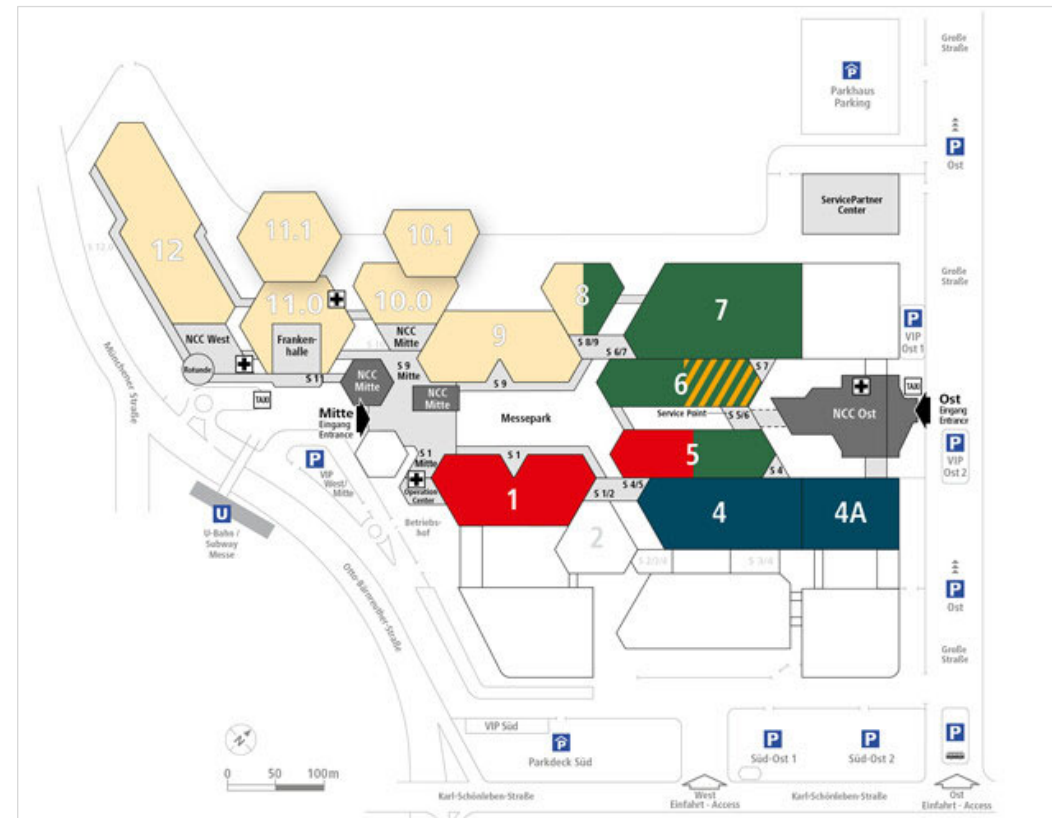

FENSTERBAU FRONTALE 2022

The Trade Show. Window. Door. Facade.

- Halls [5] [6] [7] [8]**
 Structural and profilesystems, semi-finished materials, materials and production aids, components, prefabricated elements, shading and ventilating equipment
- Hall [6]**
 Glass, glass products
- Halls [1] [5]**
 Hardware, doors, fixing equipment, safety equipment, office organisation
- Halls [4] [4A]**
 Machines, installations, tools, operating systems, operating equipment
- Halls [8] – [12]**
 HOLZ-HANDWERK

Source: NürnbergMesse

12 - 15 July 2022

Fair ground Nuremberg (Germany)