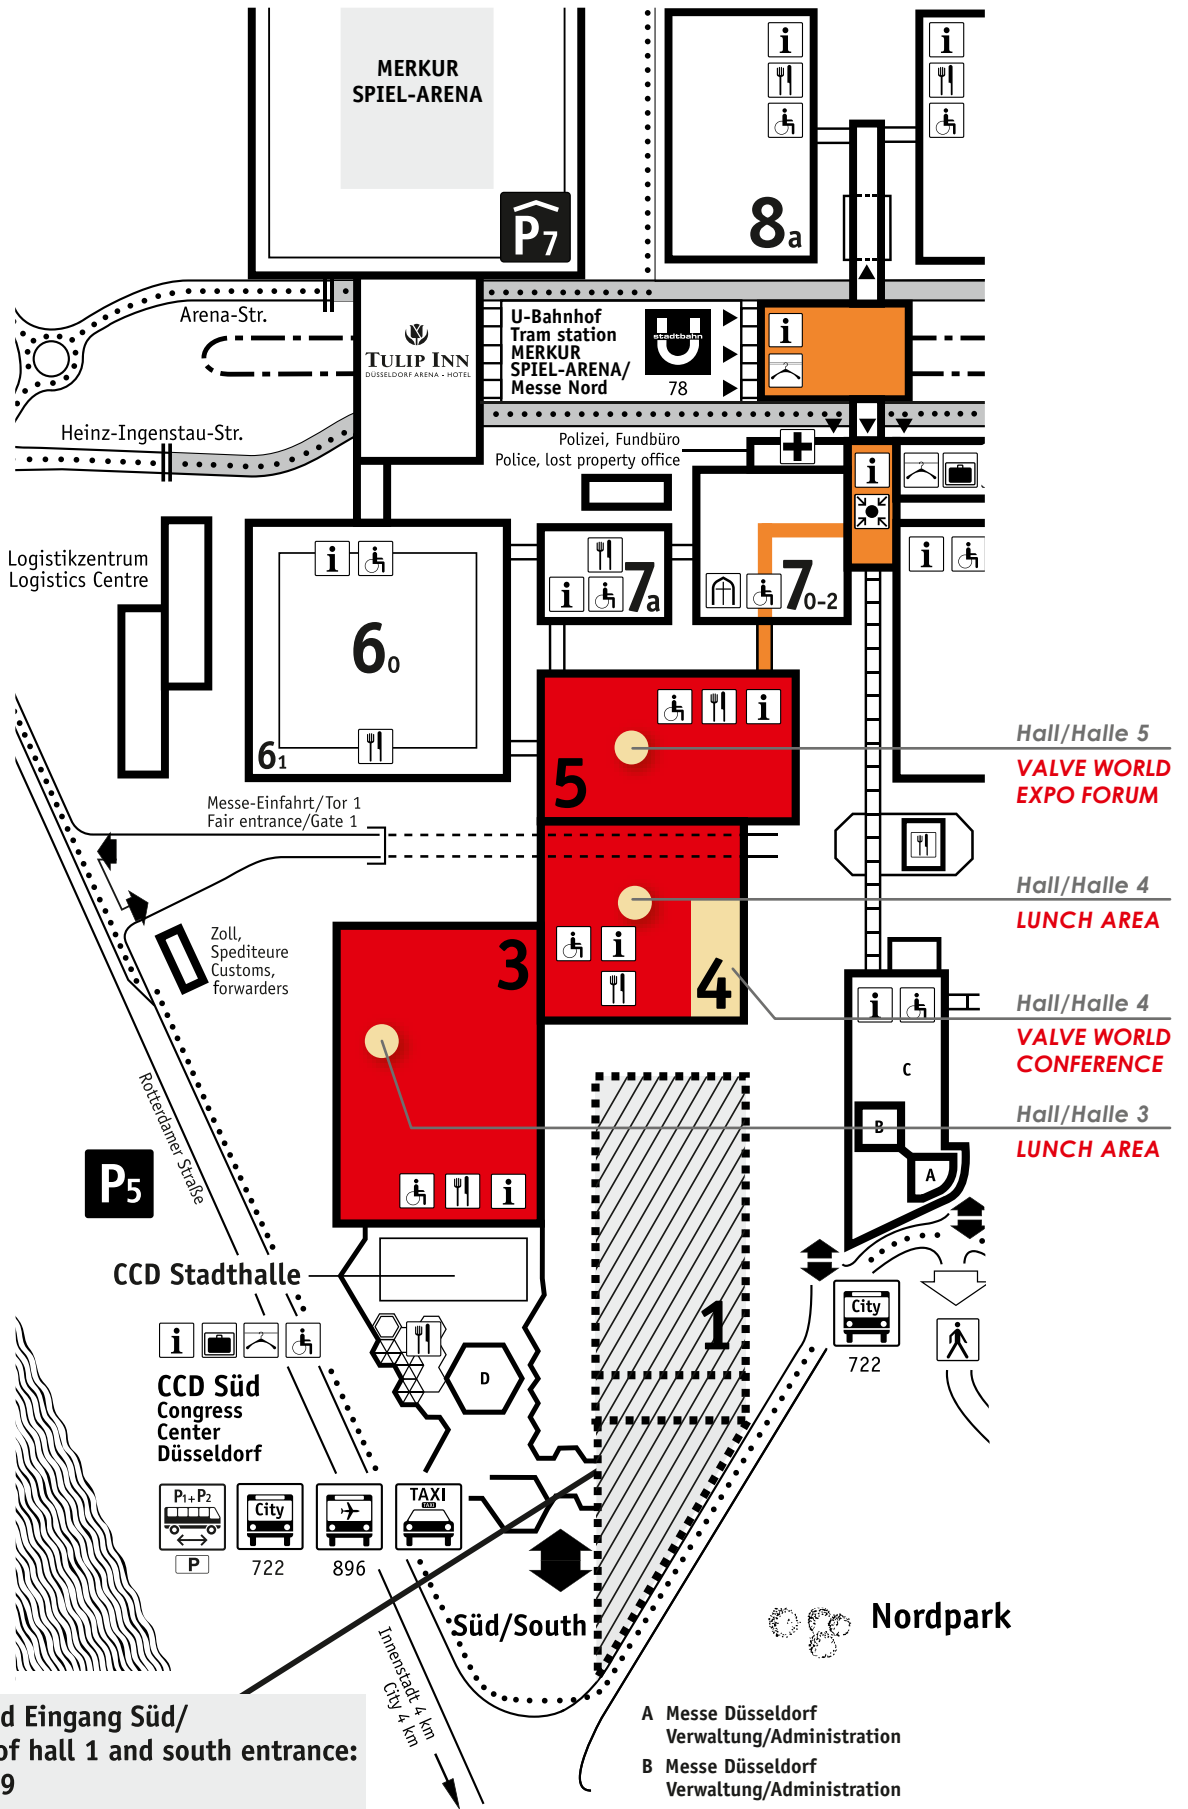

DÜSSELDORF

27 – 29 November

2018

Düsseldorf, Germany
valveworldexpo.com

11th International Valve
Trade Fair & Conference

Neubau Halle 1 und Eingang Süd/
New construction of hall 1 and south entrance:
06/2017 - 10/2019