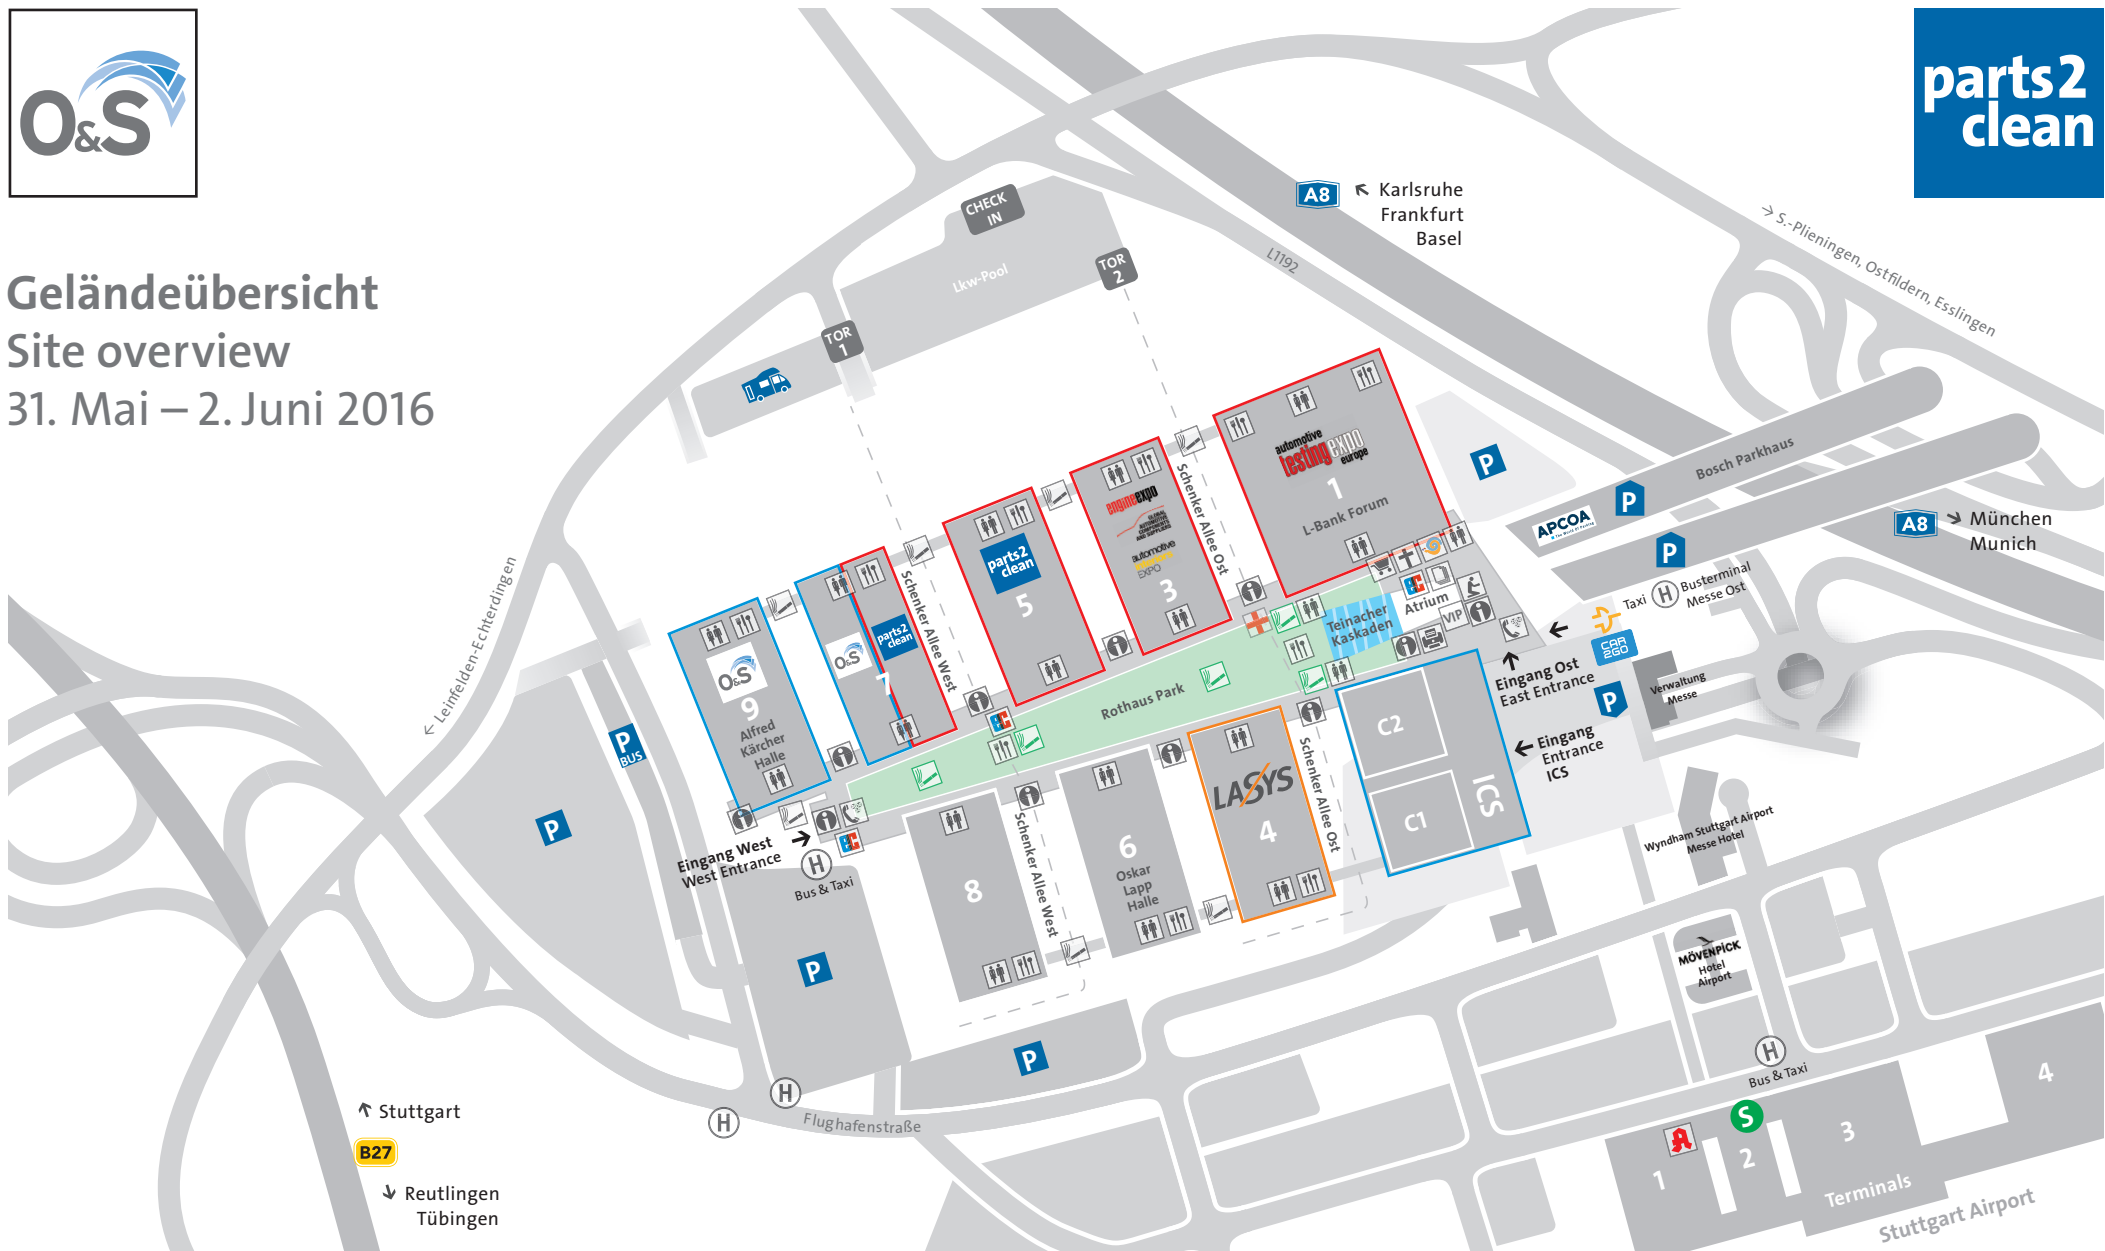

Geländeübersicht Site overview

31. Mai – 2. Juni 2016

- | | | | | | |
|------------------------------------|--|--|---|------------------------------------|--|
| Information · Information | VIP Lounge · Lounge | Münztelefon
Coin-operated telephone | Messshop | Wohnmobil-Stellplatz
RV parking | EnBW Stromtankstelle
car2go Stellplätze |
| Presse · Press | Restaurant, Café, Bistro
Restaurant, café, bistro | Raucherzone · Smoking area | Service Center, Business Center | Parkplatz · Car park | EnBW charging stations for
electric vehicles
car2go parking spaces |
| Kinderbetreuung
Kindergarten | WC · WC | Forum der Kirchen
Forum of churches | Haltestelle Bus · Bus stop | Parkhaus
Multi-storey car park | |
| Electronic cash
Electronic cash | DRK · German Red Cross | Raum der Stille · Quiet room | Haltestelle S2, S3
Suburban train station S2, S3 | Tiefgarage
Underground garage | |