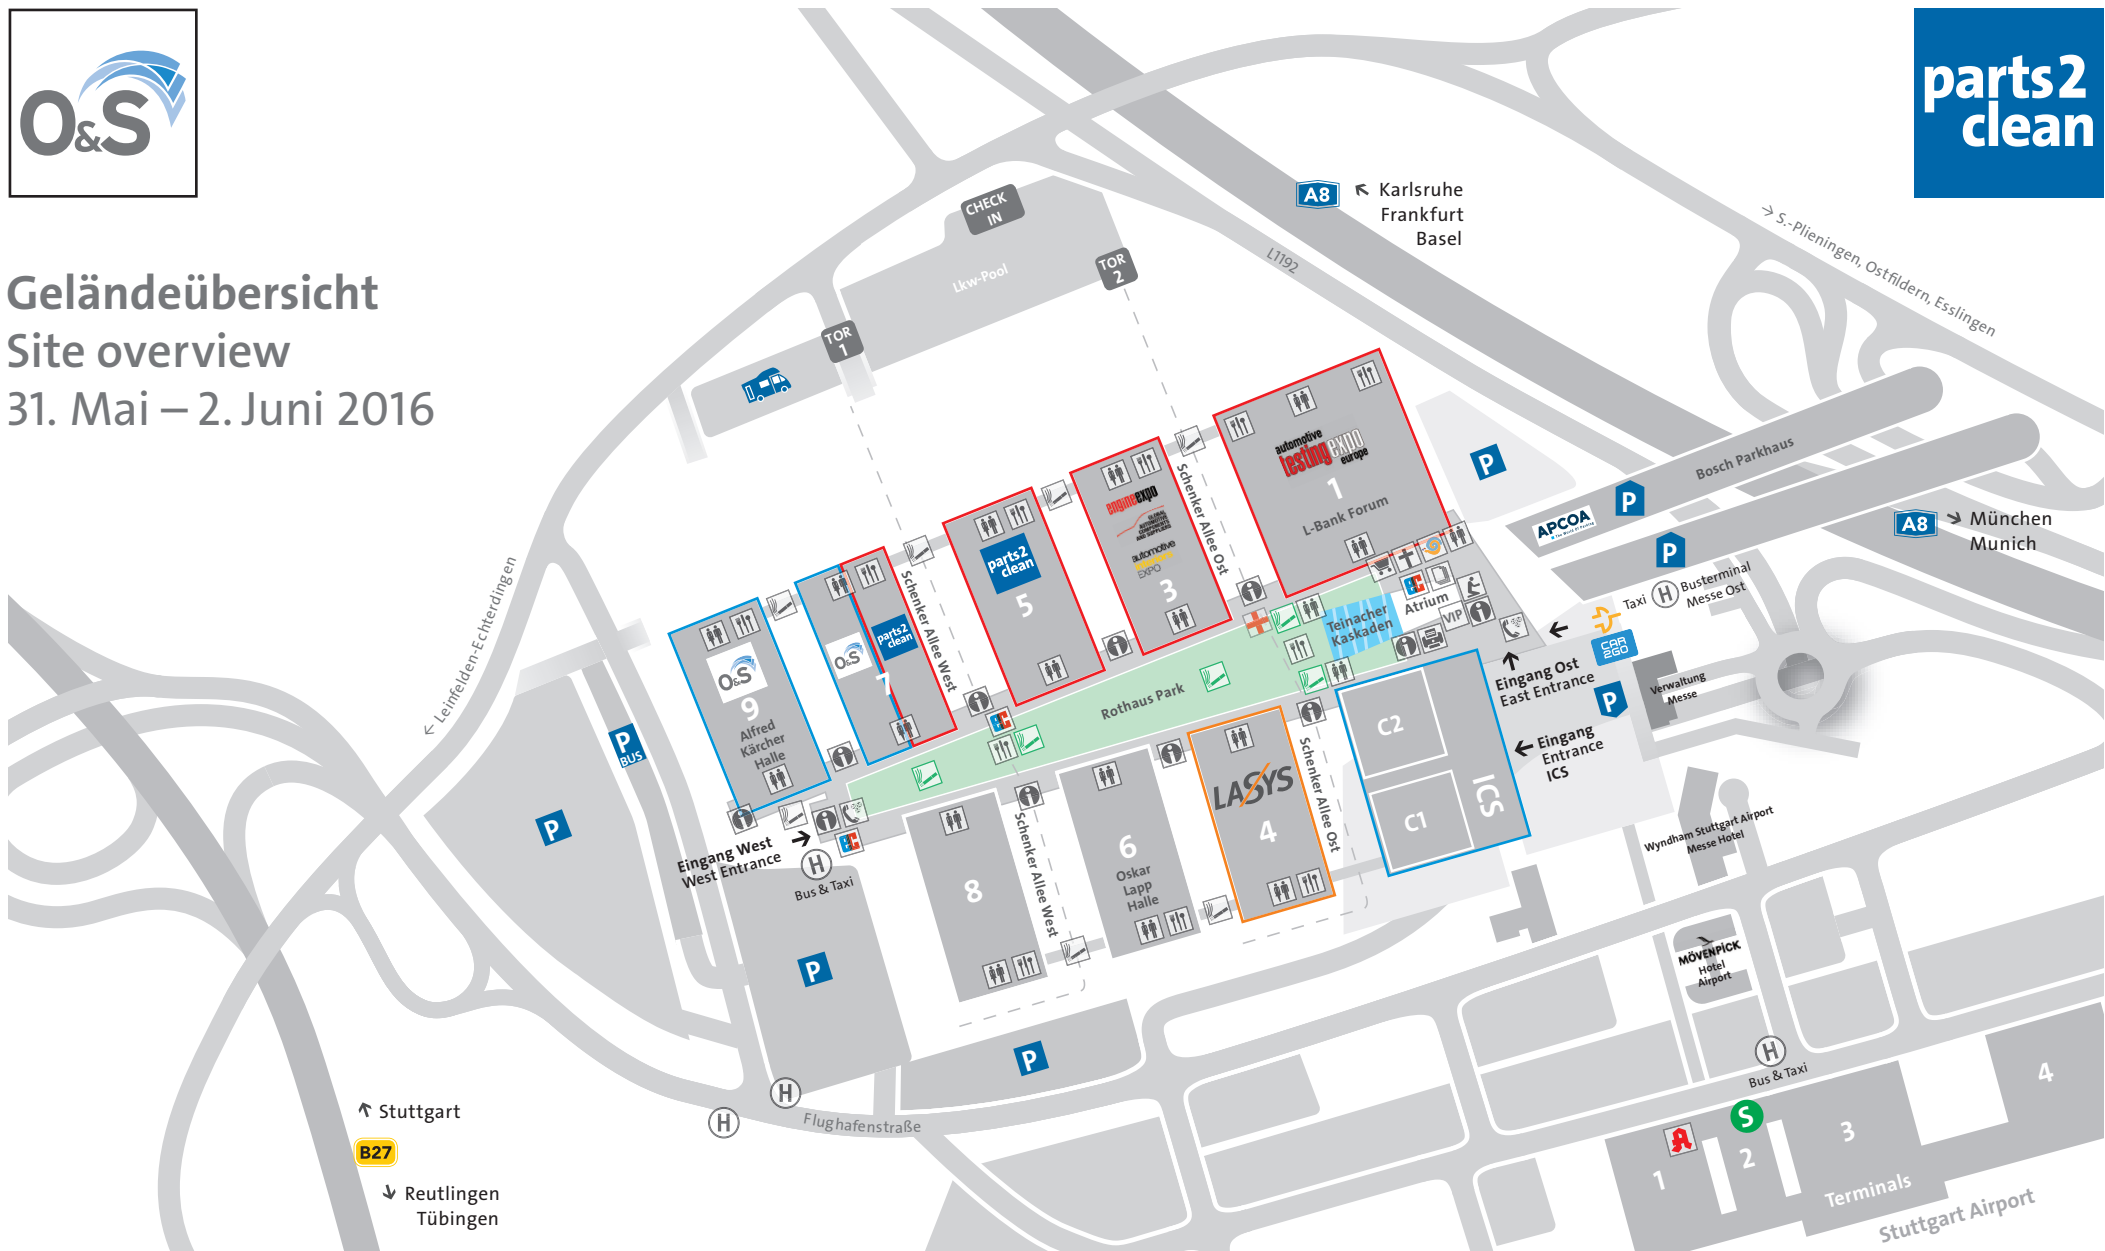

Geländeübersicht

Site overview

31. Mai – 2. Juni 2016

- | | | | | | |
|------------------------------------|--|--|---|------------------------------------|--|
| Information · Information | Lounge · Lounge | Münztelefon
Coin-operated telephone | Messshop | Wohnmobil-Stellplatz
RV parking | EnBW Stromtankstelle
car2go Stellplätze |
| Presse · Press | Restaurant, Café, Bistro
Restaurant, café, bistro | Raucherzone · Smoking area | Service Center, Business Center | Parkplatz · Car park | EnBW charging stations for
electric vehicles
car2go parking spaces |
| Kinderbetreuung
Kindergarten | WC · WC | Forum der Kirchen
Forum of churches | Haltestelle Bus · Bus stop | Parkhaus
Multi-storey car park | |
| Electronic cash
Electronic cash | DRK · German Red Cross | Raum der Stille · Quiet room | Haltestelle S2, S3
Suburban train station S2, S3 | Tiefgarage
Underground garage | |